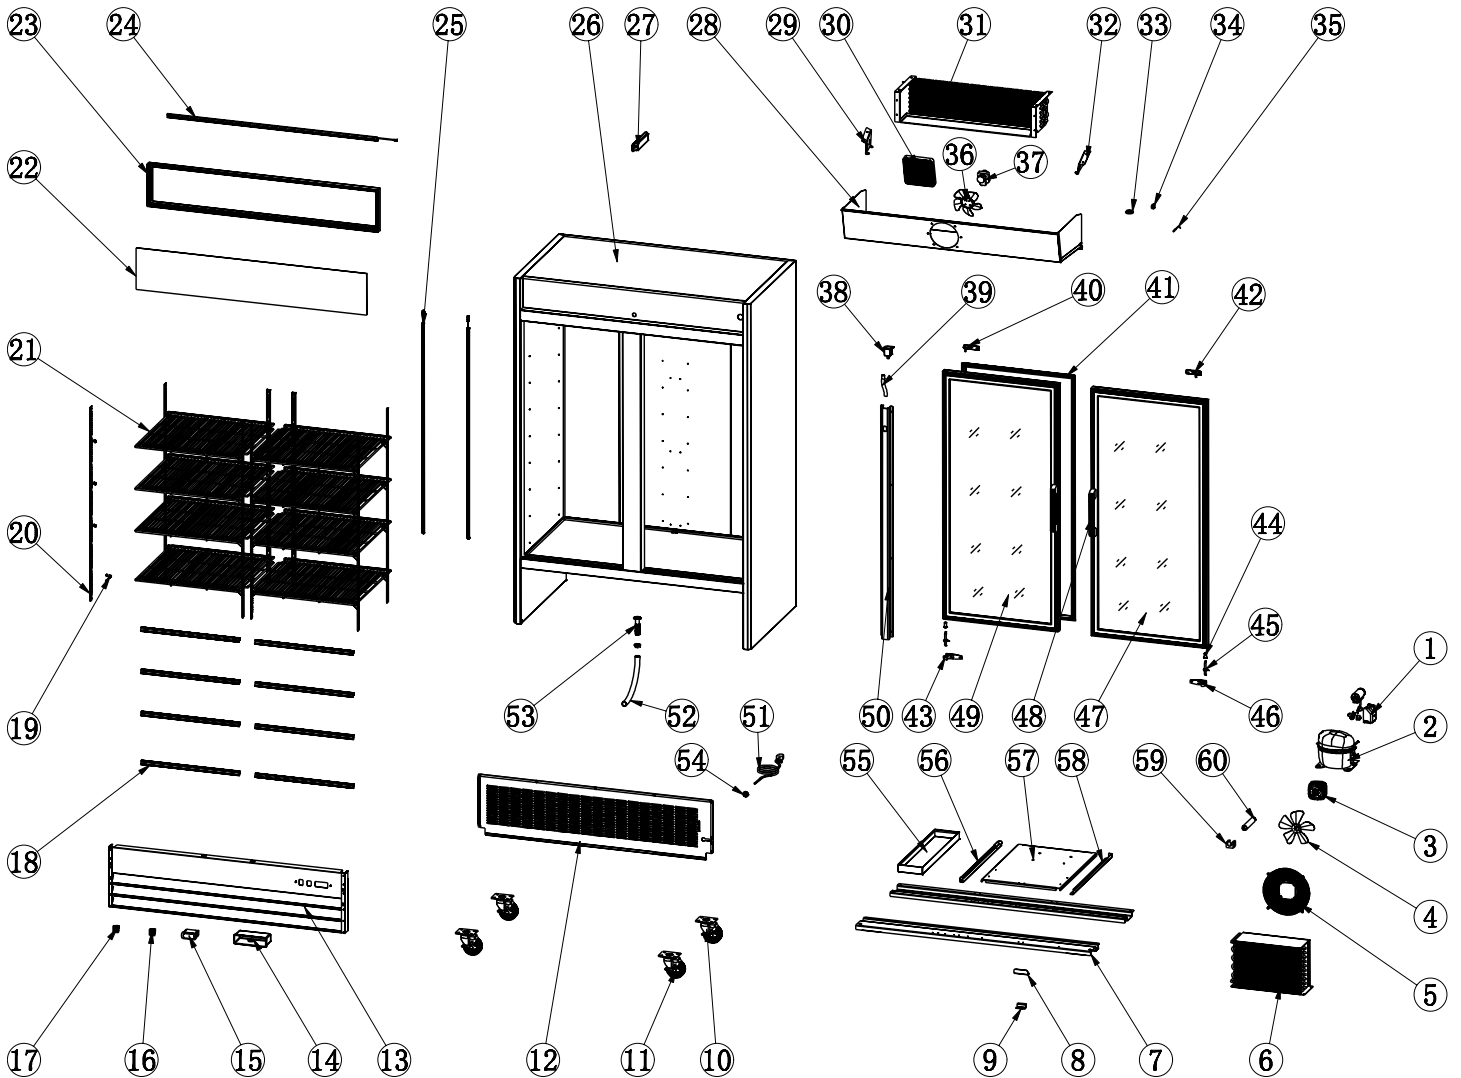

Parts Breakdown

Model RE-CN-0045-HC-SB 53032

Parts Breakdown

Model RE-CN-0045-HC-SB 53032

Item No.	Description	Position	Item No.	Description	Position	Item No.	Description	Position
AG557	Parts of Compressor for 53032	1	AN128	Left Shelf for 53032	21	AB966	Upper Right Hinge Holder for 53032	42
AE915	Compressor (T6217Z) for 53032	2	AE884	Light Box Plate for 53032	22	AN137	Bottom Left Hinge for 53032	43
AM942	Condenser Fan Motor for 53032	3	AE885	Light Box Frame for 53032	23	AA715	Axis Cover for 53032	44
AA764	Condenser/Evaporator Fan Motor Blade for 53032	4	AN129	LED Light in Light Box for 53032	24	AA714	Hinge Axis for 53032	45
AL996	Condenser Fan Cover for 53032	5	AG461	LED Light for 53032	25	AN138	Bottom Right Hinge for 53032	46
AA300	Condenser for 53032	6	AN130	LED Power Supply for 53032	27	AE875	Right Glass Door for 53032	47
AE878	Caster Support for 53032	7	AN131	Evaporator Cover for 53032	28	AN139	Glass Door Handle for 53032	48
AB974	Handle for Installation Board for 53032	8	AN132	Left Evaporator Fan Fixer for 53032	29	AE874	Left Glass Door for 53032	49
AA304	Installation Board Limited Block for 53032	9	AH713	Evaporator Fan Motor Cover for 53032	30	AE891	Air Pipe Protection Board for 53032	50
26247	Caster without Brake for 53032	10	AN133	Evaporator for 53032	31	AA135	Power Cord for 53032	51
26246	Caster with Brake for 53032	11	AN134	Right Evaporator Fan Fixer for 53032	32	AA216	Drain Tube for 53032	52
AN126	Back Grill for 53032	12	AA794	Power Cord Cover for 53032	33	AA686	Plastic Drain Pipe with Fixer for 53032	53
AN140	Front Grill for 53032	13	AN135	Fixer for Probe for 53032	34	AA703	Power Cord Cover for 53032	54
AI385	Waterproof Cover of Thermostat for 53032	14	AI382	Temperature Probe for 53032	35	AA874	Outer Drain Pan for 53032	55
27185	Carel Controller PJEZ for 53032	15	AA764	Condenser/Evaporator Fan Motor Blade for 53032	36	AE892	Left Rail for Installation Board for 53032	56
AA362	LED Light Switch for 53032	16	AG448	Evaporator Fan Motor for 53032	37	AE893	Installation Board for 53032	57
AA124	Power Switch for 53032	17	AA712	Inner Drain Tube Connector for 53032	38	AE894	Right Rail for Installation Board for 53032	58
AA777	Shelf Tag for 53032	18	AA528	Inner Drain Pipe for 53032	39	AB595	Filter Fixer for 53032	59
26884	K Clip for 53032	19	AE890	Upper Left Hinge for 53032	40	AI968	Filter for 53032	60
AN127	K Strip for 53032	20	AN136	Door Gasket for 53032	41			